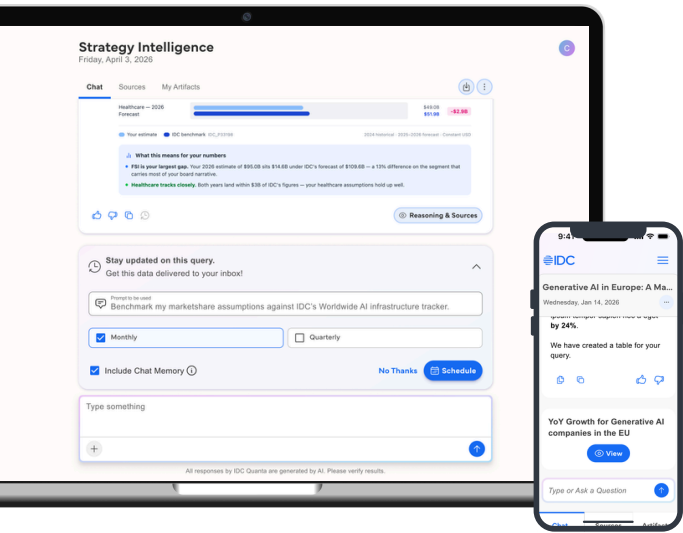

- **Embedded**
Meets you where you are and supercharges your tools. No login, no tab switching.
- **Contextual**
Your data, content, and history + IDC intelligence for personalized insights.
- **Secure**
Your data never leaves a private workspace and is never used to train AI models.
- **Aware**
Informed by anonymized peer and client signals— so you can lead, not react.
- **Rigorous**
Boardroom-ready data and analyst research - traceable to a specific IDC source.

Not built in a lab.
Built with you.

175+
BETA USERS

120+
USE CASES

60 years of IDC's proprietary **research, market data, and analyst expertise** embedded in every tool and workflow your teams already use — so your work gets sharper, your teams move faster, and **your business is harder to beat.**

→ Learn more

idc.com/Quanta

“IDC’s AI platform stood out to me as one of the **most intuitive and useful AI tools** I’ve seen across analyst research portals.

Jolene Peixoto
VP of Corp Communications,
Relx Solutions