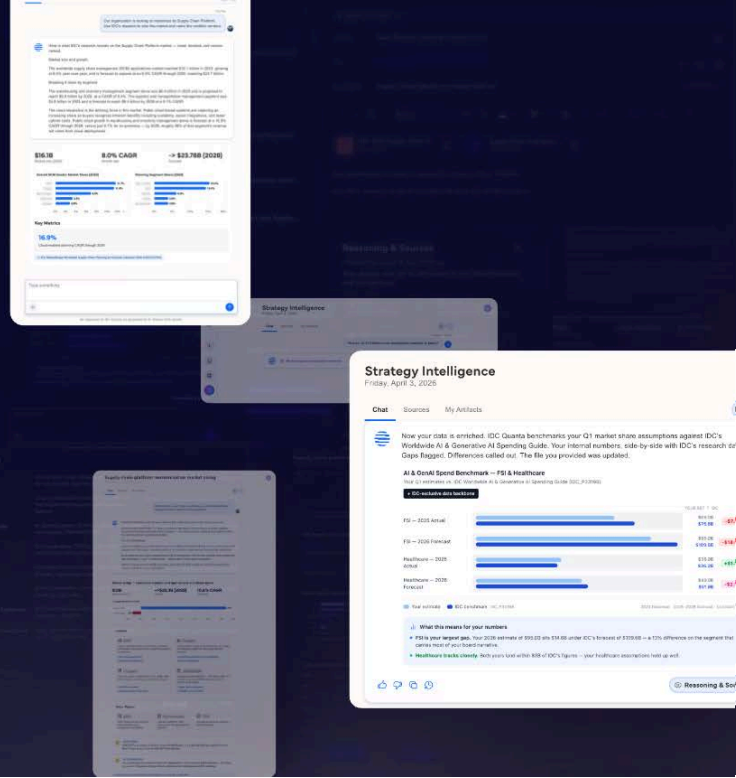

IDC [Quanta]

The **intelligence fabric** of the AI-enabled enterprise

Your teams are moving fast — but without trusted, cited intelligence at their fingertips, they're leaving money on the table.

IDC Quanta changes that.

- **Embedded**
Meets you where you are and supercharges your tools. No login, no tab switching.
- **Contextual**
Your data, content, and history + IDC intelligence for personalized insights.
- **Secure**
Your data never leaves a private workspace and is never used to train AI models.
- **Aware**
Informed by anonymized peer and client signals— so you can lead, not react.
- **Rigorous**
Boardroom-ready data and analyst research - traceable to a specific IDC source.

Not built in a lab.
Built with you.

175+
BETA USERS

120+
USE CASES

60 years of IDC's proprietary **research, market data, and analyst expertise** embedded in every tool and workflow your teams already use — so your work gets sharper, your teams move faster, and **your business is harder to beat.**

→ Learn more

idc.com/Quanta

“IDC’s AI platform stood out to me as one of the **most intuitive and useful AI tools** I’ve seen across analyst research portals.

Jolene Peixoto
VP of Corp Communications,
Relx Solutions